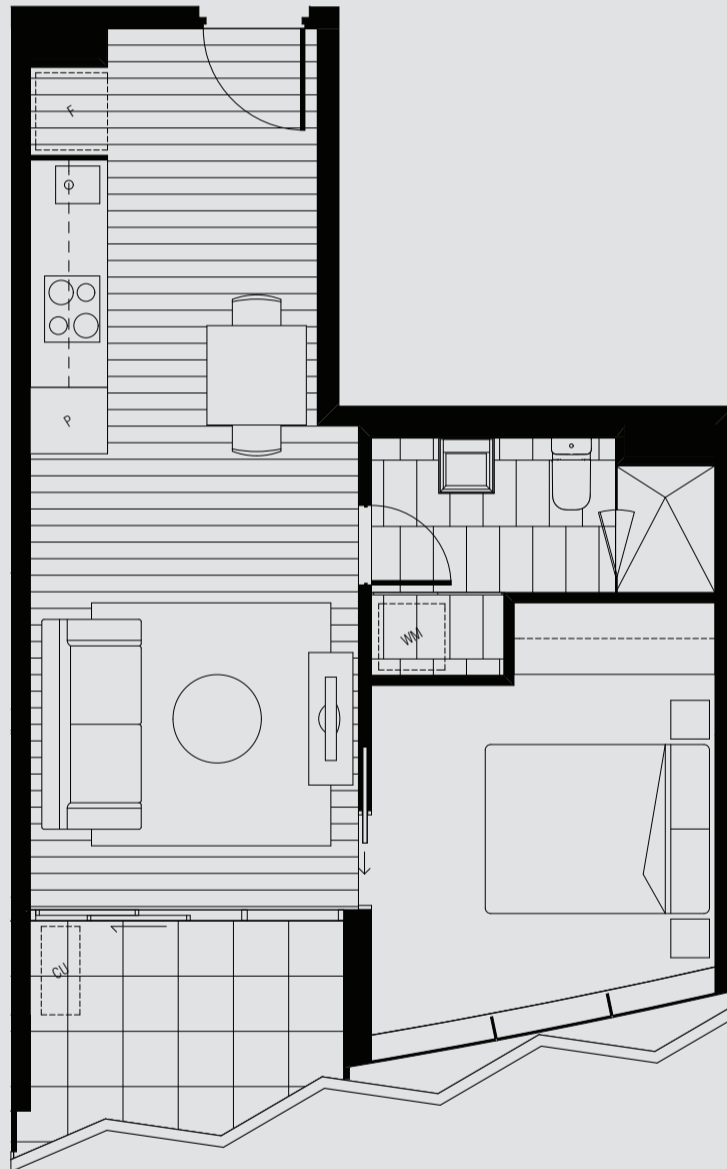

1 Bedroom

APARTMENT NO	INTERNAL AREA	BATHROOM	FEATURES
704	44m ²	1	Shannon Bennett designed kitchen
904	EXTERNAL AREA	CAR PARK	Adele Bates interior design package
1104	6m ²	1	Miele appliances
1304	TOTAL AREA	SCHEME	Access to Sky Club
	50m ²	Sky	Separate storage cage

LEVEL 7 - 13

Type A18

This plan and any areas shown are subject to the terms of the contract of sale and are subject to amendment and dimensional change. All dimensions are approximate, areas indicated are determined in accordance with the property council of Australia method of measurement guidelines for measuring floor space in residential premises. Fittings, finishes, fixtures and specifications are also subject to change without notice.