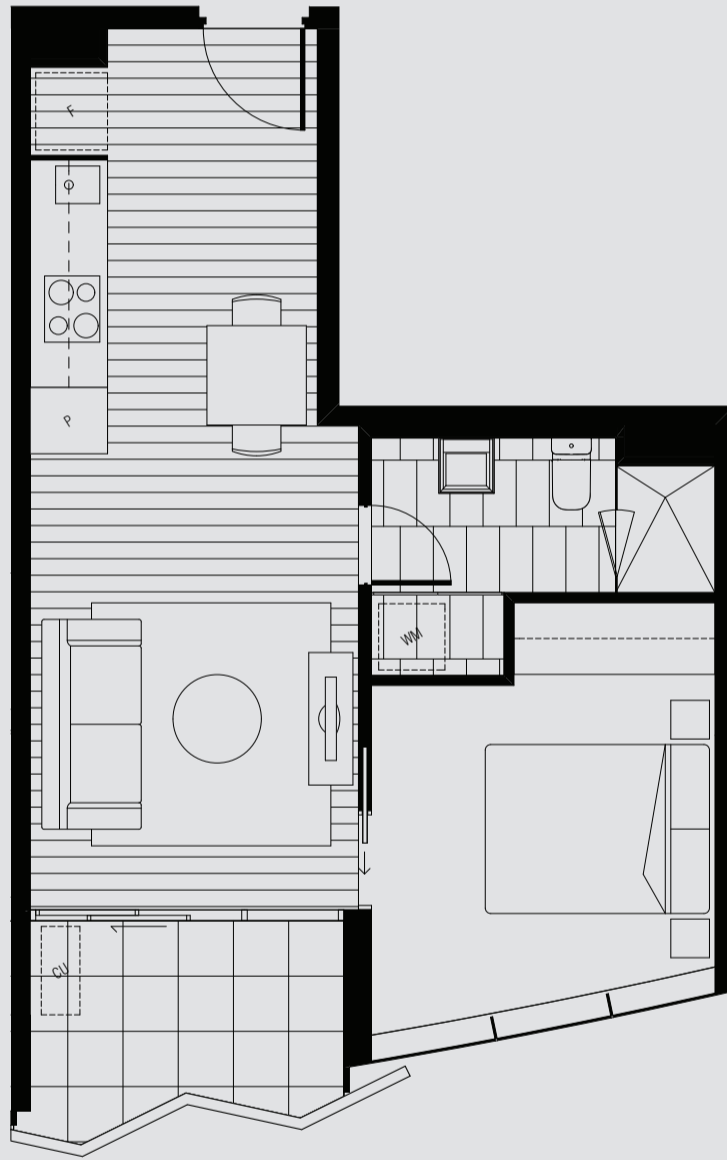

1 Bedroom

APARTMENT NO 804	INTERNAL AREA 44m ²	BATHROOM 1	FEATURES Shannon Bennett designed kitchen Adele Bates interior design package Miele appliances Access to Sky Club Separate storage cage
1004	EXTERNAL AREA 6m ²	CAR PARK 1	
1204	TOTAL AREA 50m ²	SCHEME Sky	
1404			

LEVEL 7 - 13

LEVEL 14

Type A18.1

This plan and any areas shown are subject to the terms of the contract of sale and are subject to amendment and dimensional change. All dimensions are approximate, areas indicated are determined in accordance with the property council of Australia method of measurement guidelines for measuring floor space in residential premises. Fittings, finishes, fixtures and specifications are also subject to change without notice.