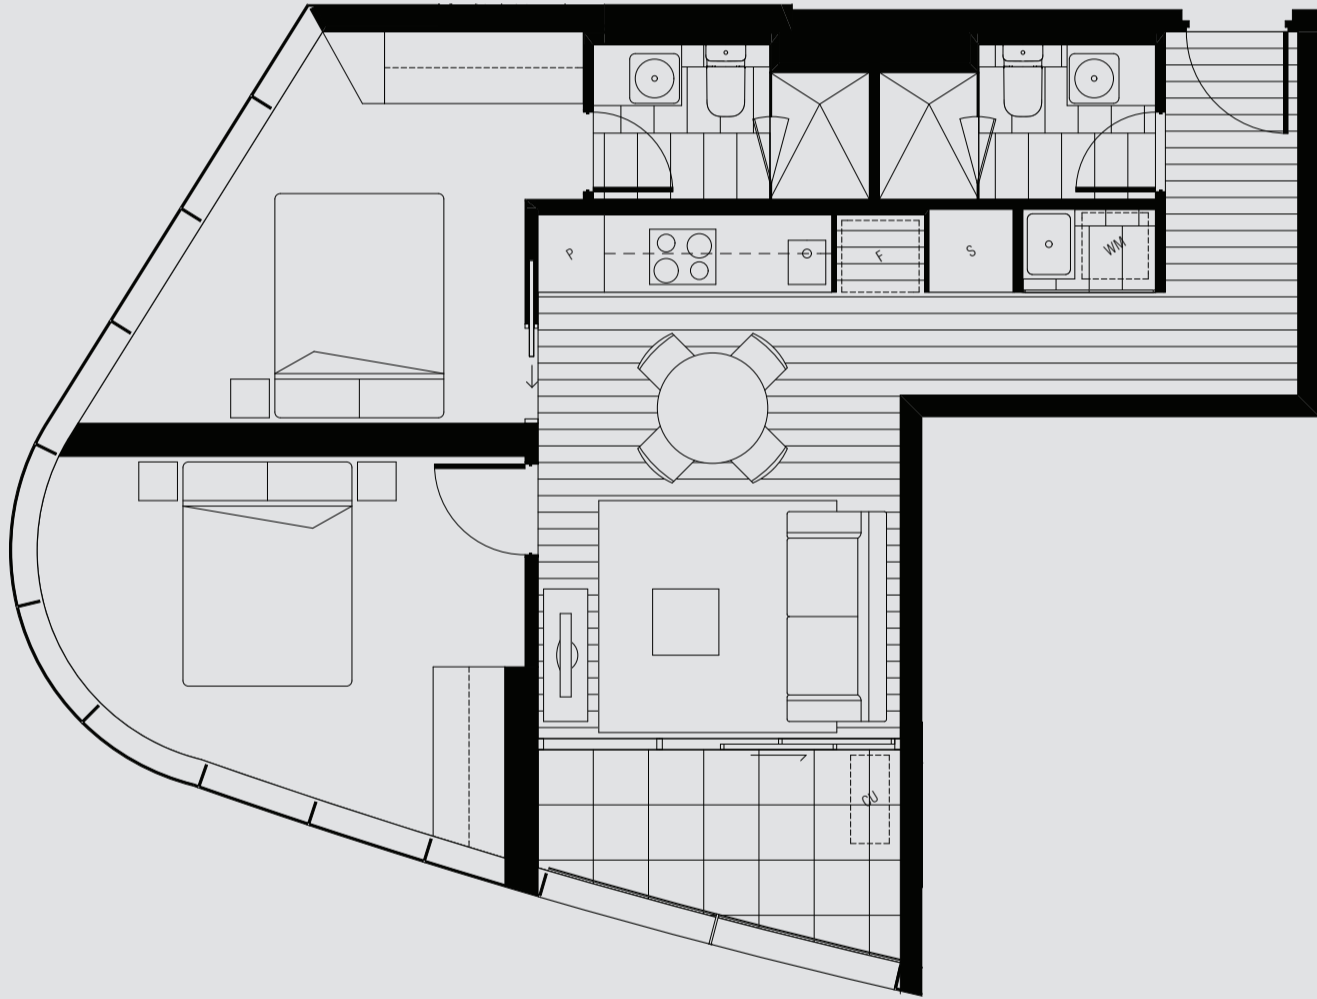

2 Bedroom

APARTMENT NO	INTERNAL AREA	BATHROOM	FEATURES
712 1112	65m ²	2	Shannon Bennett designed kitchen
812 1212	EXTERNAL AREA	CAR PARK	Adele Bates interior design package
912 1312	6m ²	1	Miele appliances
1012	TOTAL AREA	SCHEME	Access to Sky Club
	71m ²	Sky	Separate storage cage

LEVEL 7 - 13

Type D12.1

This plan and any areas shown are subject to the terms of the contract of sale and are subject to amendment and dimensional change. All dimensions are approximate, areas indicated are determined in accordance with the property council of Australia method of measurement guidelines for measuring floor space in residential premises. Fittings, finishes, fixtures and specifications are also subject to change without notice.