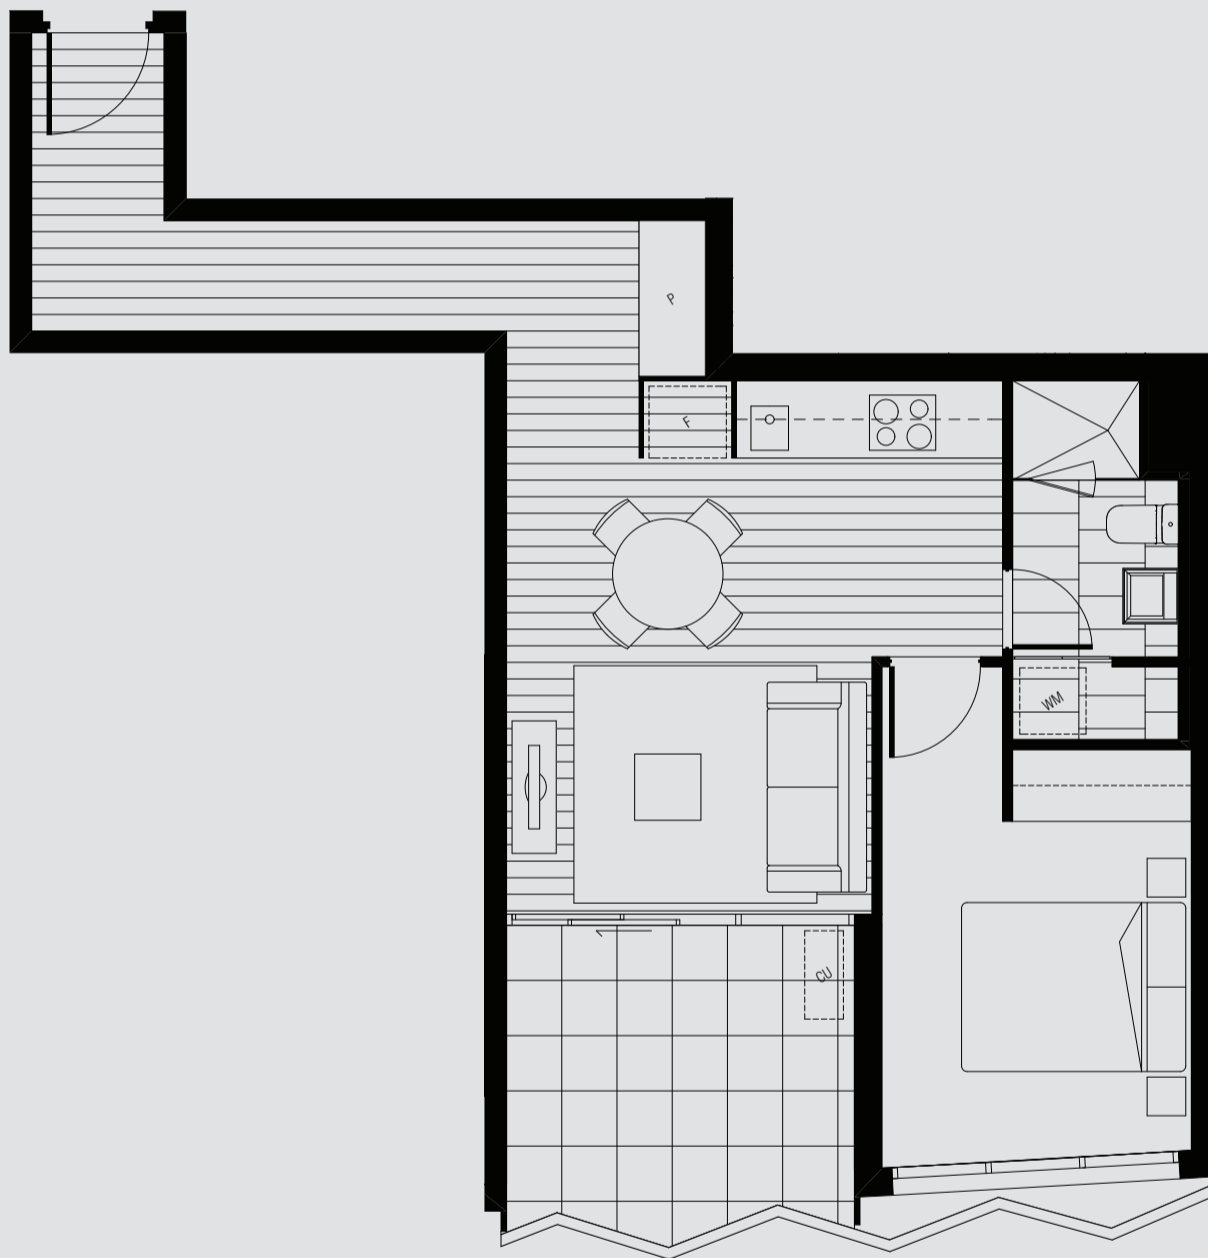

1 Bedroom

APARTMENT NO 806 1605	INTERNAL AREA 52m ²	BATHROOM 1	FEATURES Shannon Bennett designed kitchen
1006	EXTERNAL AREA 9m ²	CAR PARK 1	Adele Bates interior design package
1206	TOTAL AREA 61m ²	SCHEME Sky	Miele appliances
1406			Access to Sky Club
			Separate storage cage

Type A21.1

This plan and any areas shown are subject to the terms of the contract of sale and are subject to amendment and dimensional change. All dimensions are approximate, areas indicated are determined in accordance with the property council of Australia method of measurement guidelines for measuring floor space in residential premises. Fittings, finishes, fixtures and specifications are also subject to change without notice.