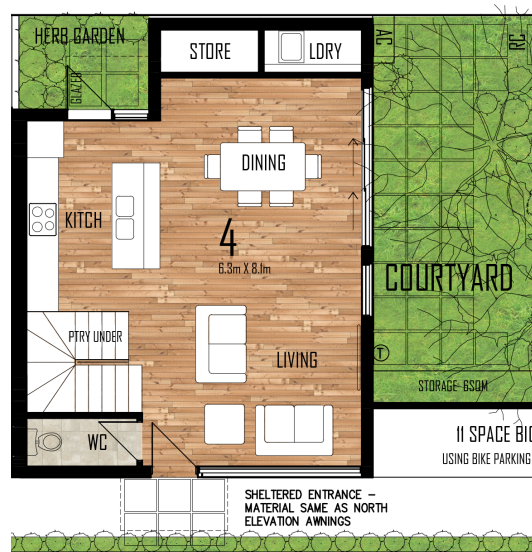

## UNIT 4

**GROUND FLOOR PLAN**  
**SCALE: 1:100**

**FIRST FLOOR PLAN**  
**SCALE: 1:100**

Dwelling 4 Areas (m<sup>2</sup>):

Ground Floor Living Area:	52.6
First Floor Living Area:	42.8
Total Living Area:	95.4
Porch/Balcony:	0
Total Building Gross Area:	95.4
Secluded Private Open Space:	21.7
Total Private Open Space:	21.7