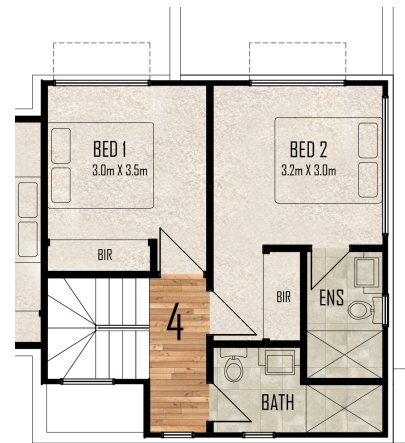

## UNIT 4

**GROUND FLOOR PLAN**  
**SCALE: 1:100**

**FIRST FLOOR PLAN**  
**SCALE: 1:100**

Dwelling 4 Areas (m<sup>2</sup>):

Ground Floor Living Area:	52.6
First Floor Living Area:	42.8
Total Living Area:	95.4
Porch/Balcony:	0
Total Building Gross Area:	95.4
Secluded Private Open Space:	21.7
Total Private Open Space:	21.7